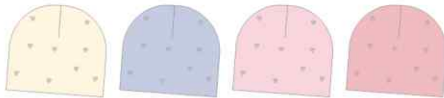

COLOURS & PACKING

colour 2/10 2 pcs colour 3/10 2 pcs colour 13 2 pcs colour 18 2 pcs colour 23/3 2 pcs

ITEM no.19
3-005647

ATTRIBIUTE

COLLECTION spring jersey
SEASON spring
SEX girl
SIZES one size 48-52
ORDER one size/one colour
FABRIC 95% cotton 5% spandex
LINING 95% cotton 5% spandex
INFO printed fabric

COLOURS & PACKING

colour 2/10 2 pcs colour 3/10 2 pcs colour 21/1 2 pcs colour 23/3 2 pcs

ITEM no.20
3-005649

ATTRIBIUTE

COLLECTION spring jersey
SEASON spring
SEX girl
SIZES one size 52-56
ORDER one size/one colour
FABRIC 95% cotton 5% spandex
LINING 95% cotton 5% spandex
INFO sequins decor

COLOURS & PACKING

colour 2 2 pcs colour 9 2 pcs colour 18 2 pcs colour 28 2 pcs

ITEM no.21
3-005651

ATTRIBIUTE

COLLECTION spring jersey
SEASON spring
SEX boy
SIZES 38-42, 42-46
ORDER one size/one colour
FABRIC 95% cotton 5% spandex
LINING -
INFO elastic stitch