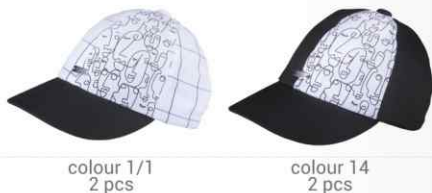

COLOURS & PACKING

colour 1/1
2 pcs

colour 14
2 pcs

all checker collection is