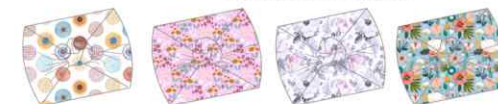

COLOURS & PACKING

colour 2/10
2 pcs

colour 3/10
2 pcs

colour 21/1
2 pcs

colour 23/3
2 pcs