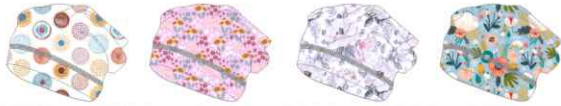

COLOURS & PACKING

colour 2/10 2 pcs   colour 3/10 2 pcs   colour 21/1 2 pcs   colour 23/3 2 pcs