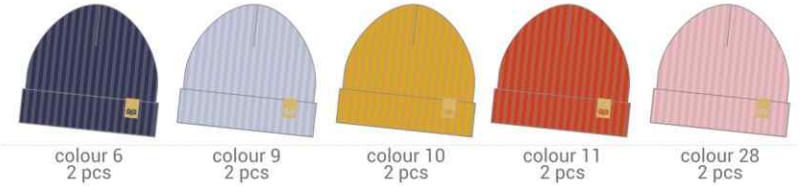

COLOURS & PACKING