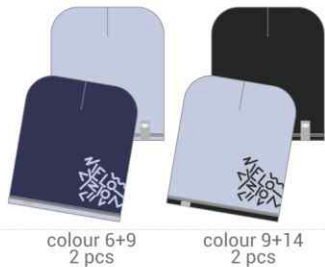

COLOURS & PACKING